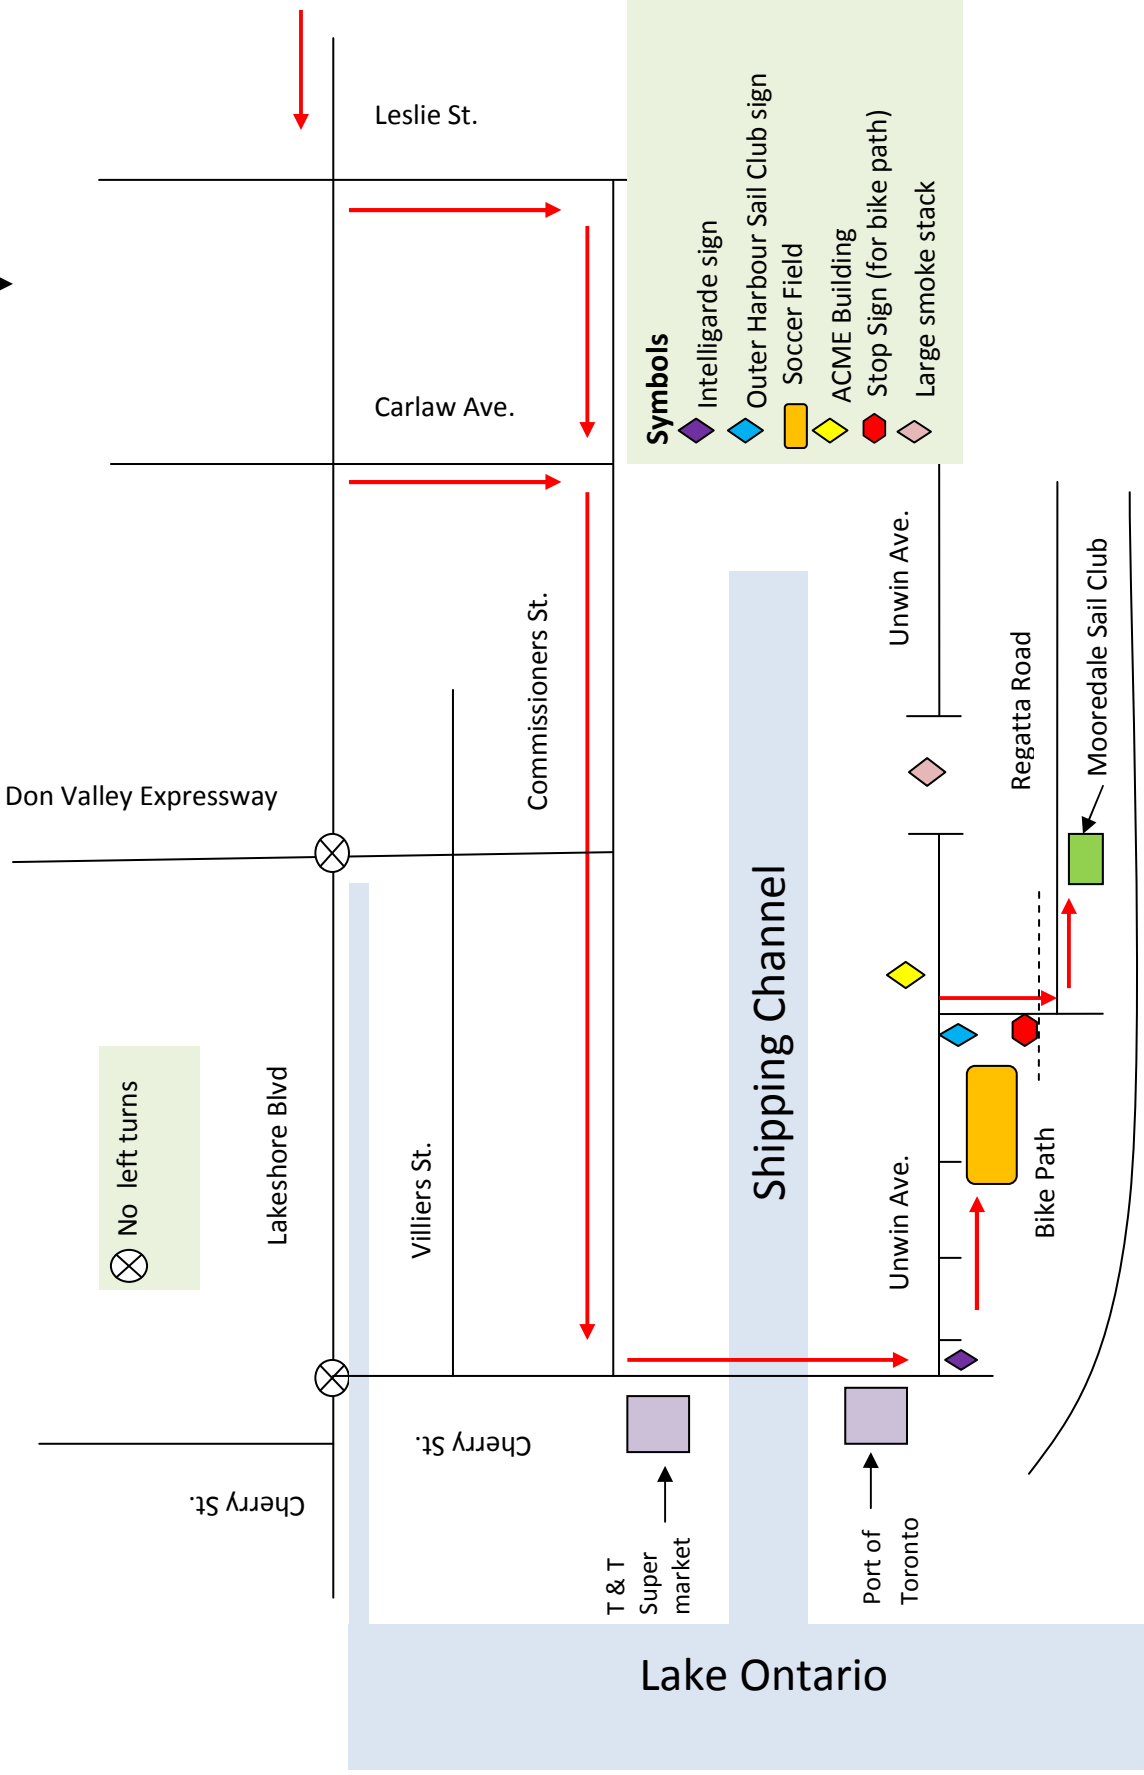

Mooredale Sail Club

8 Regatta Rd, Toronto
416-461-3660

East from Scarborough

Lake Ontario