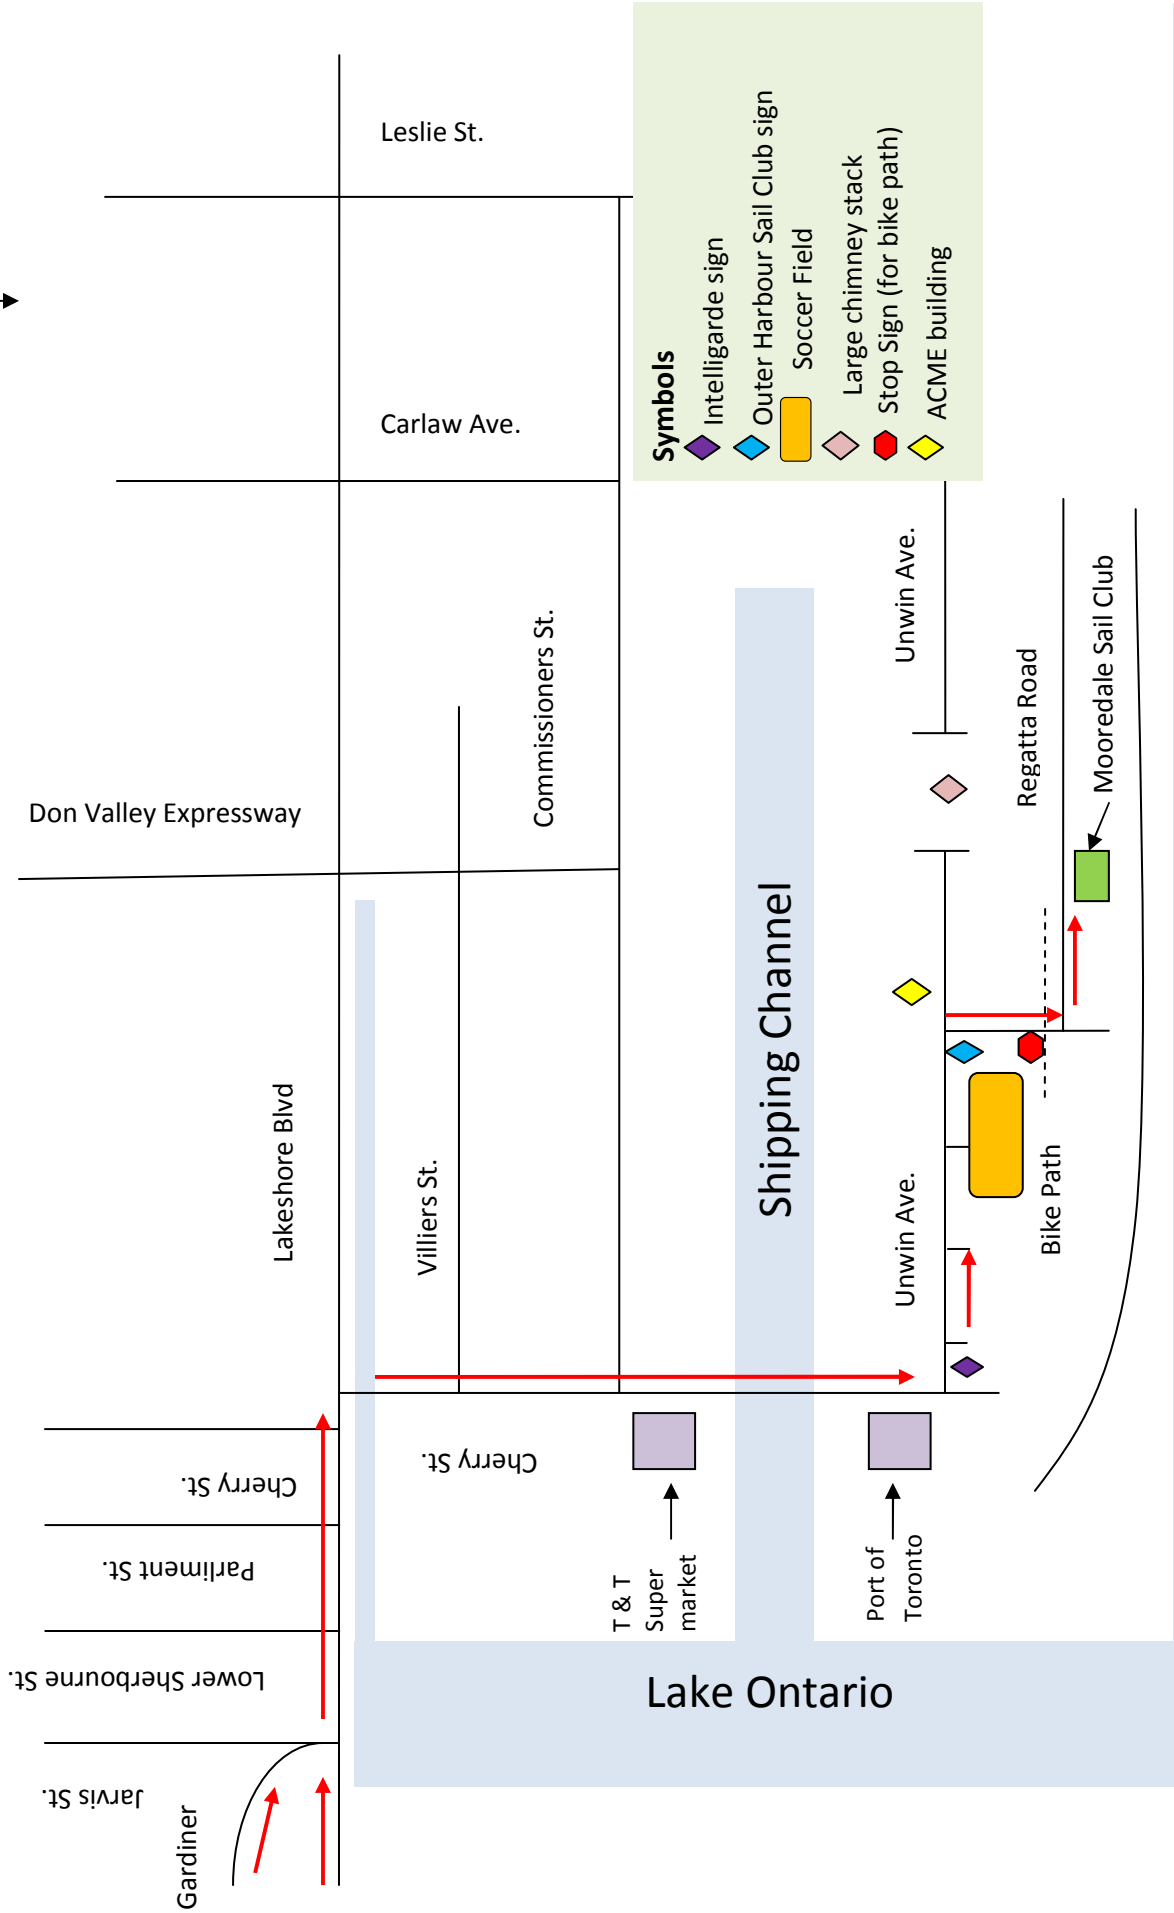

Mooredale Sail Club

8 Regatta Rd, Toronto

416-461-3660

West from Mississauga

Lake Ontario