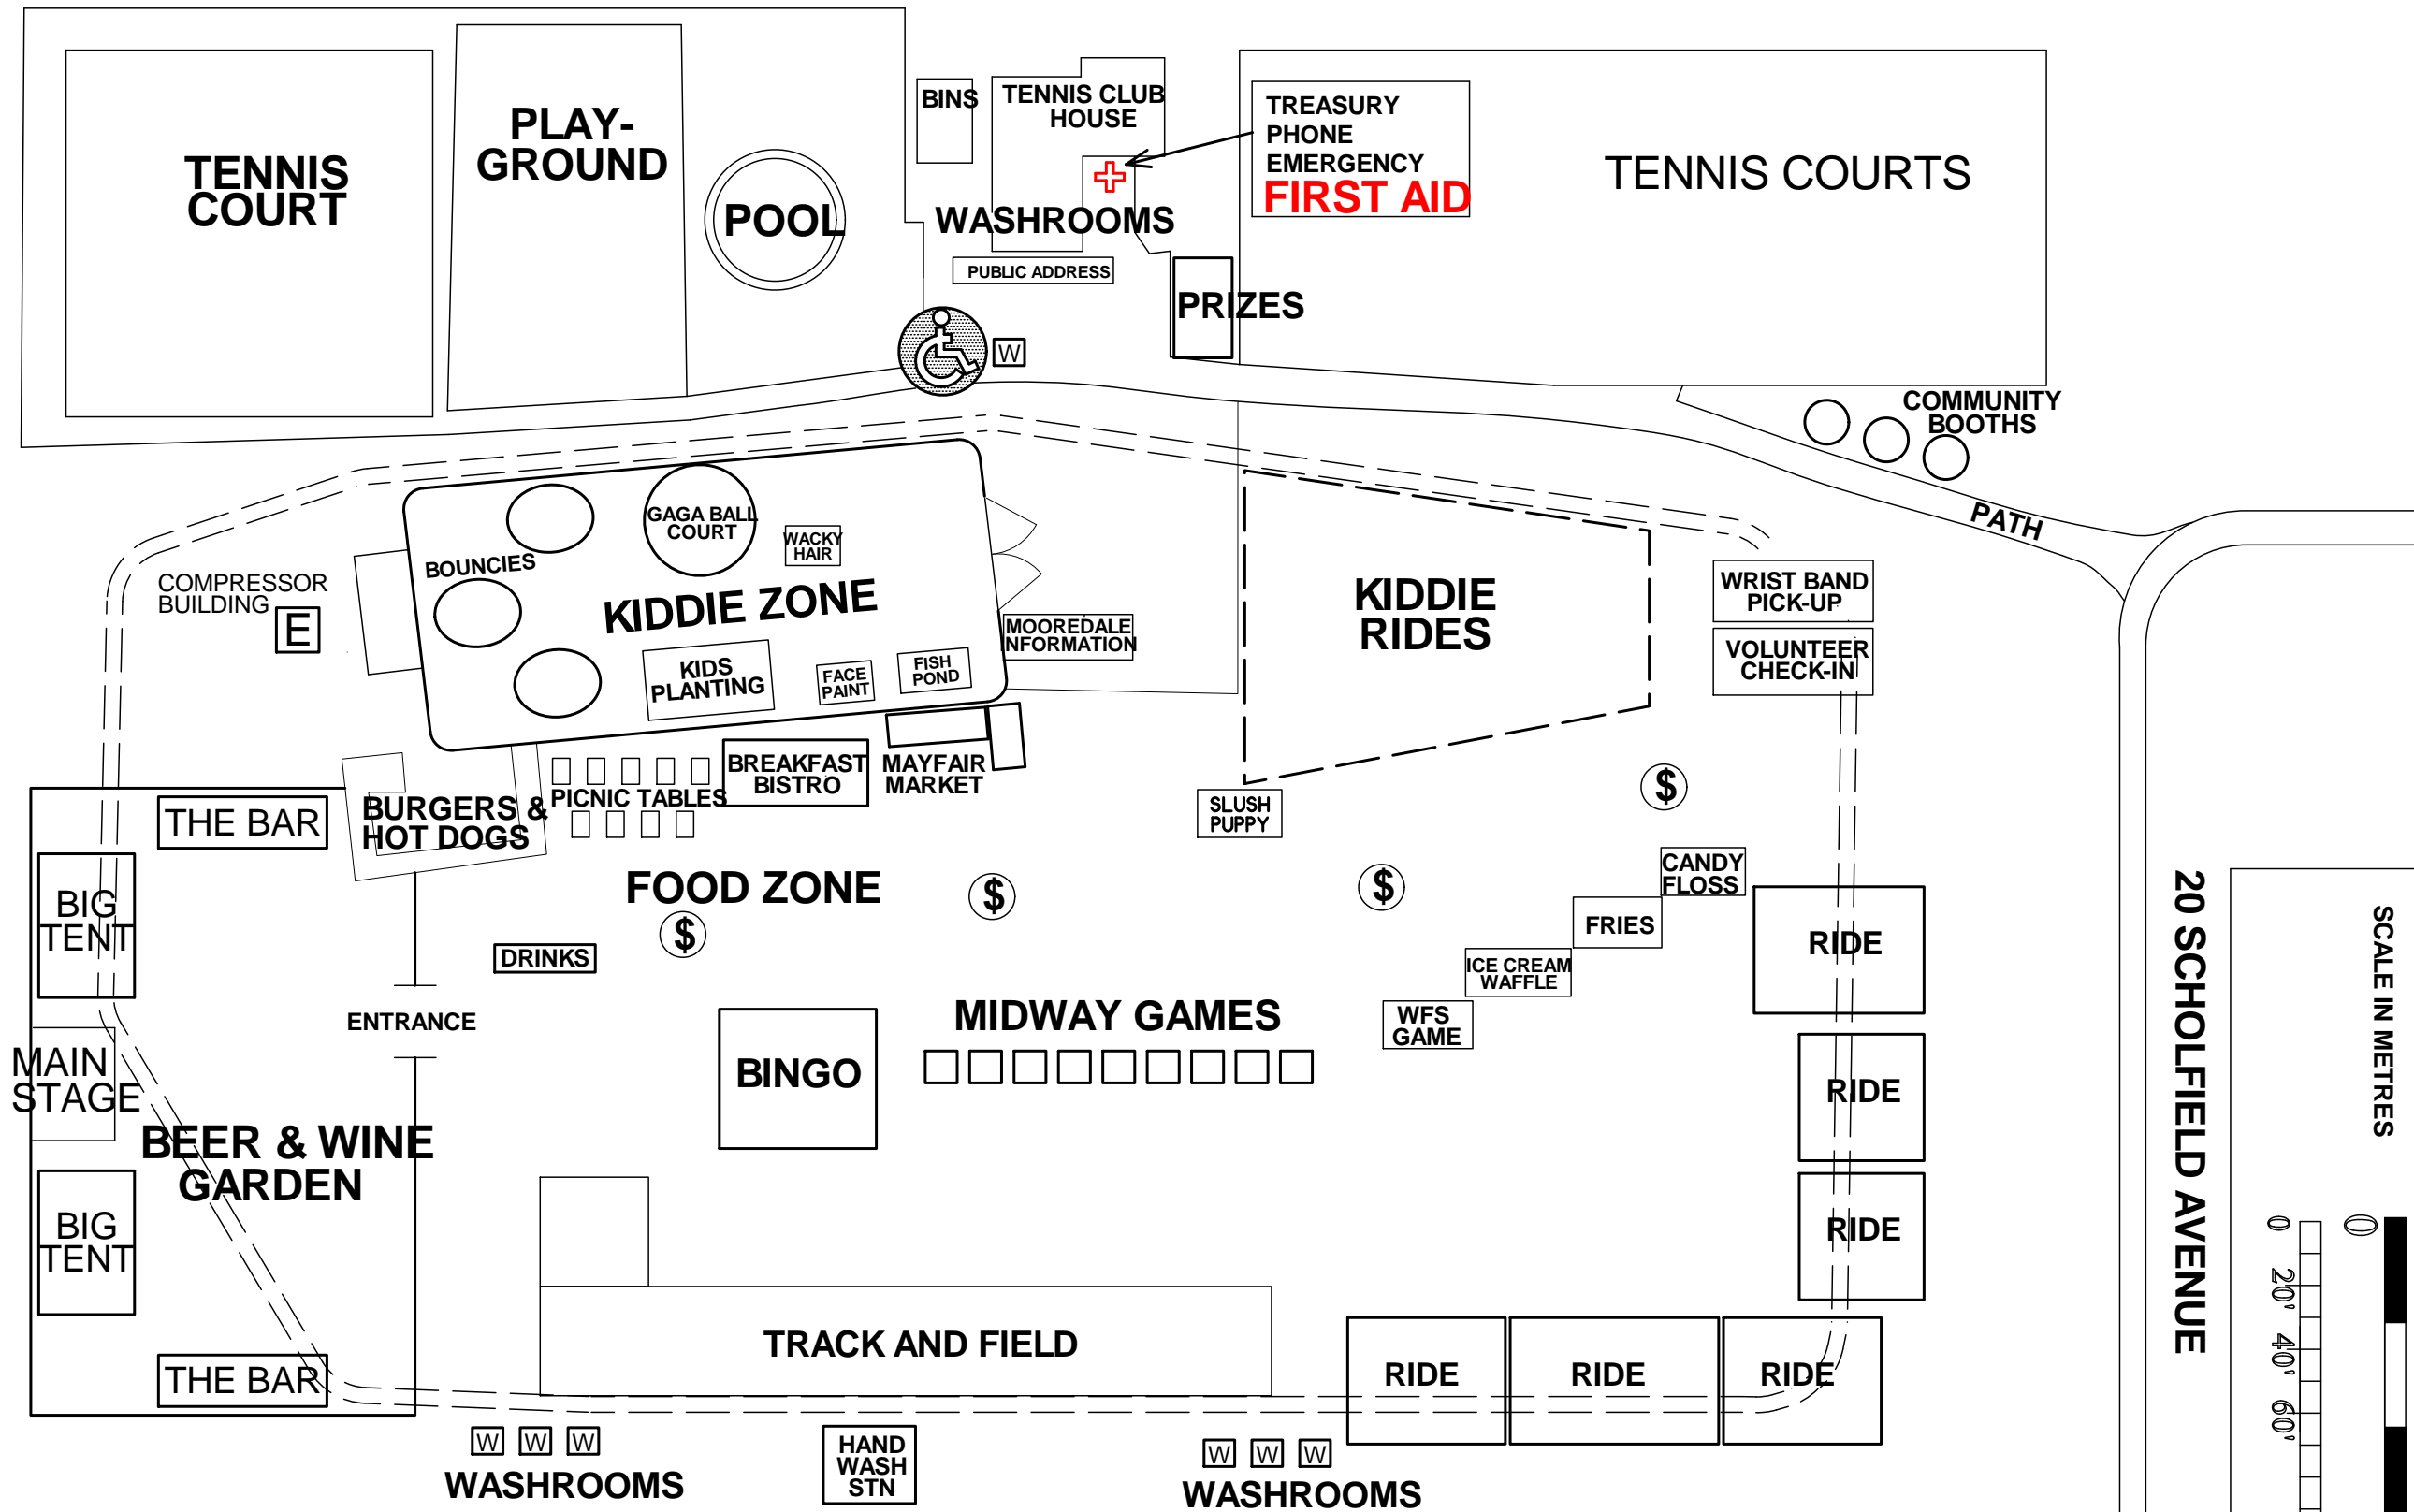

MAYFAIR GROUNDS 2018

+ FIRST AID E ELECTRICAL SUPPLY
 \$ TICKETS
TICKET SELLERS THROUGHOUT THE PARK

Rosedale Park
 after City of Toronto dept. of Parks and Rec.
 map ref. no. ROPA1-B

SCALE IN METRES
 0 20' 40' 60' 40

20 SCHOLFIELD AVENUE

BICYCLE VALET PARKING